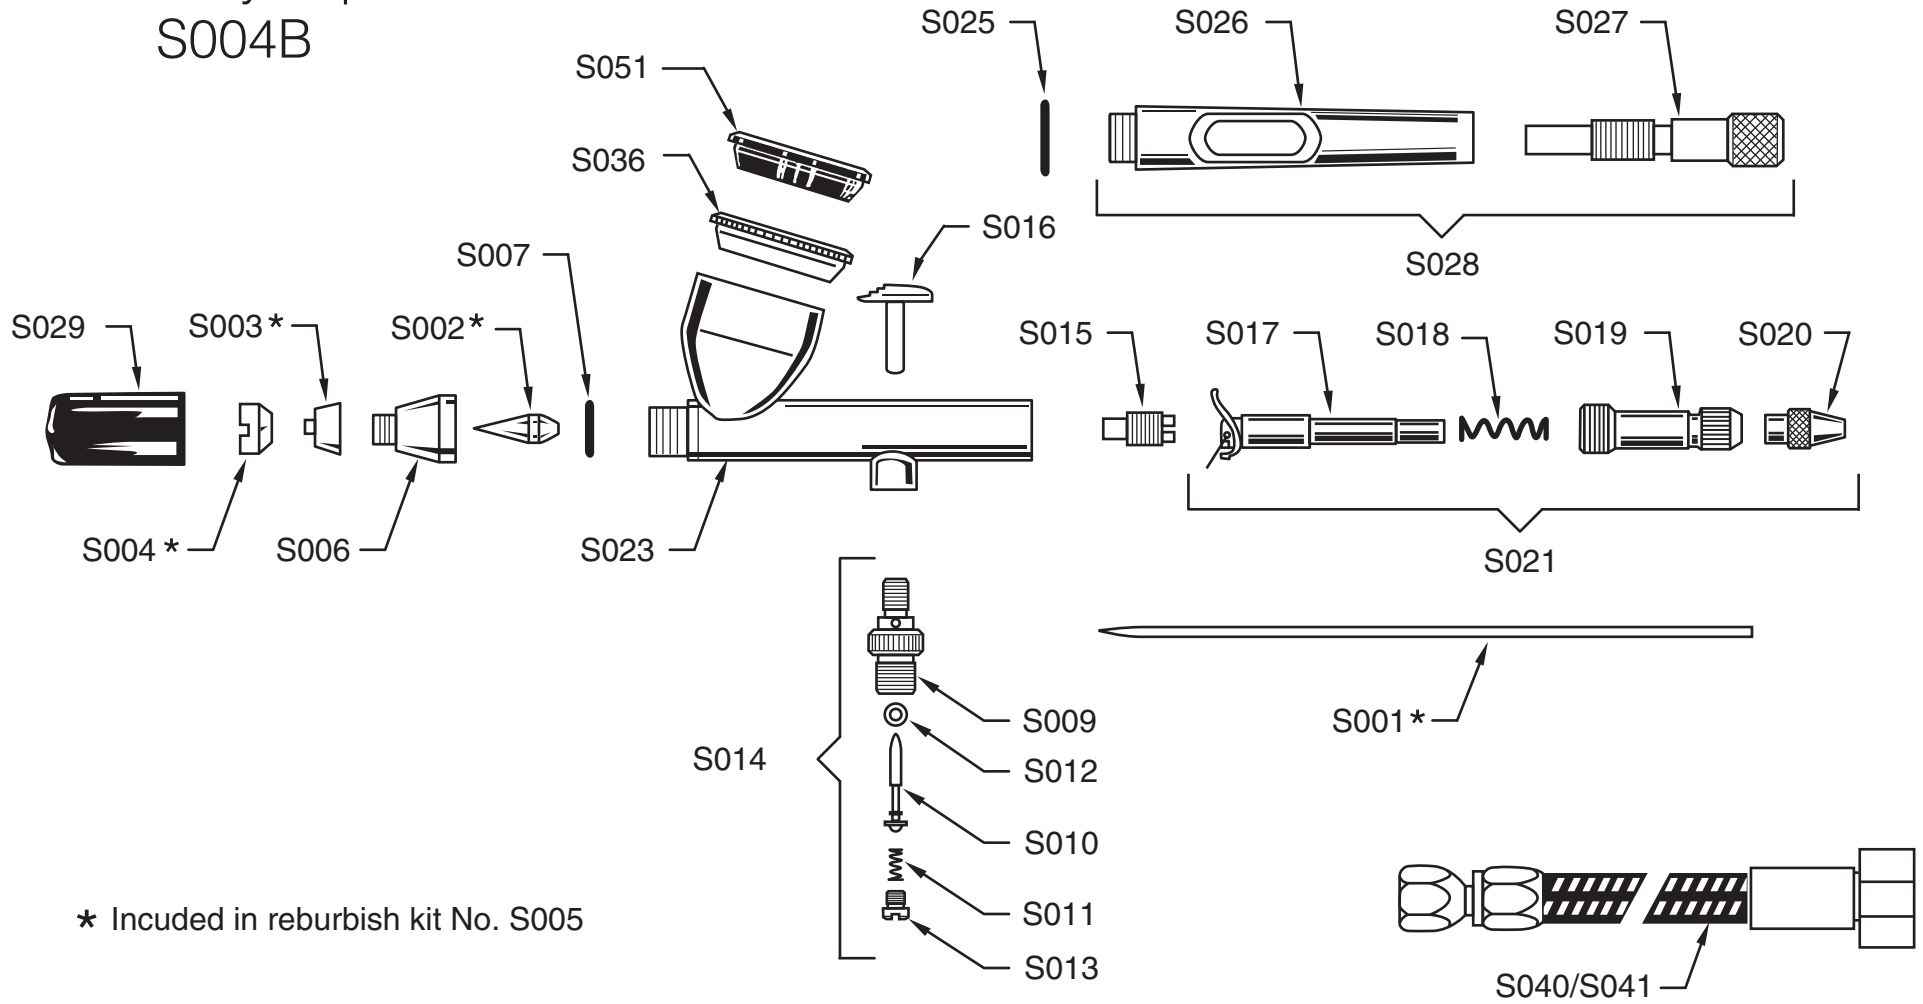

SATagraph 4B

Gravity cup

S004B

* Included in reburbish kit No. S005